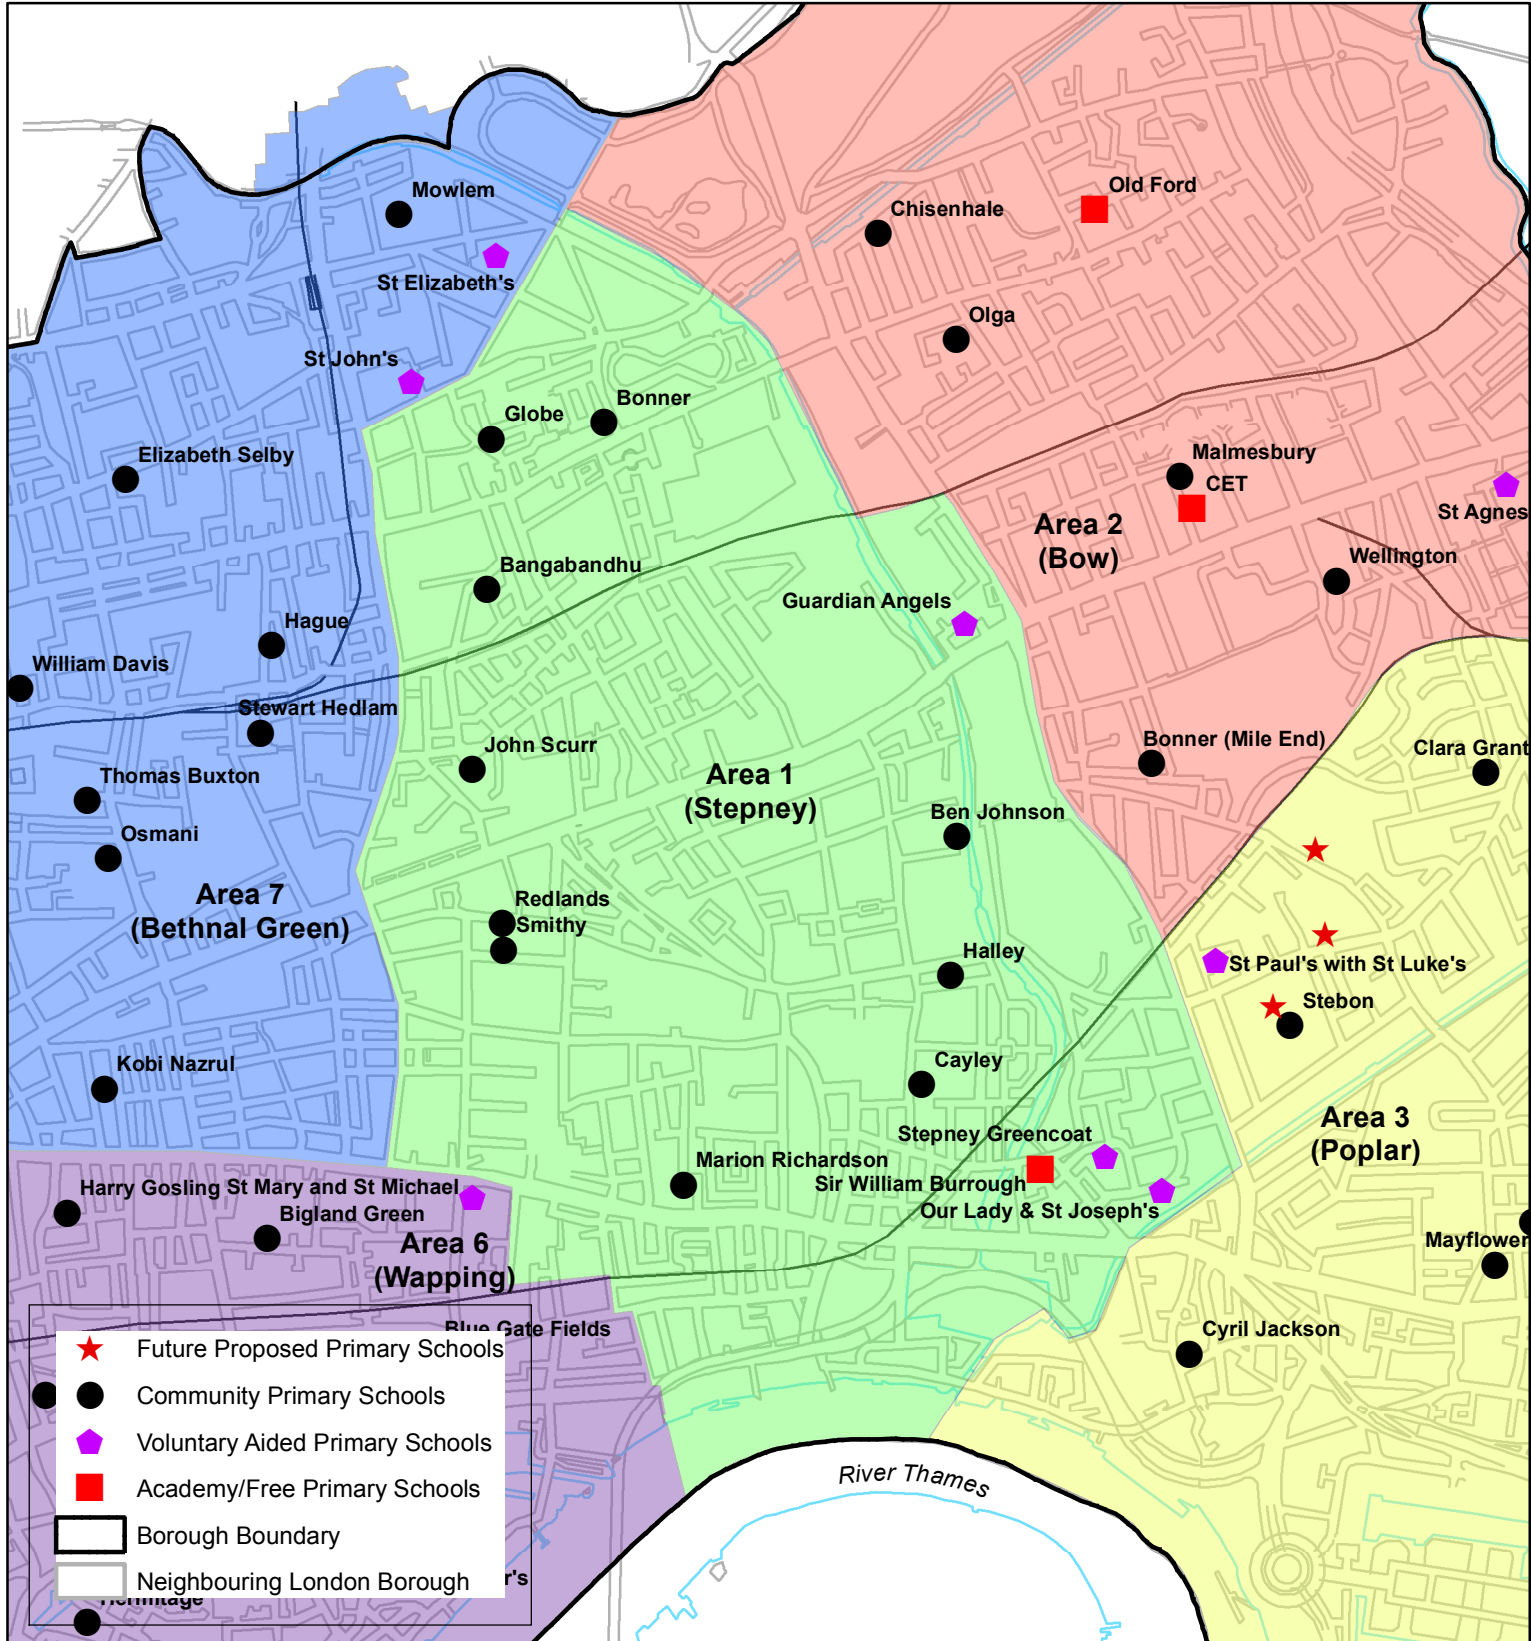

Tower Hamlets Community Primary Schools Catchment Area for 2015/16

Catchment Area 1 (Stepney)