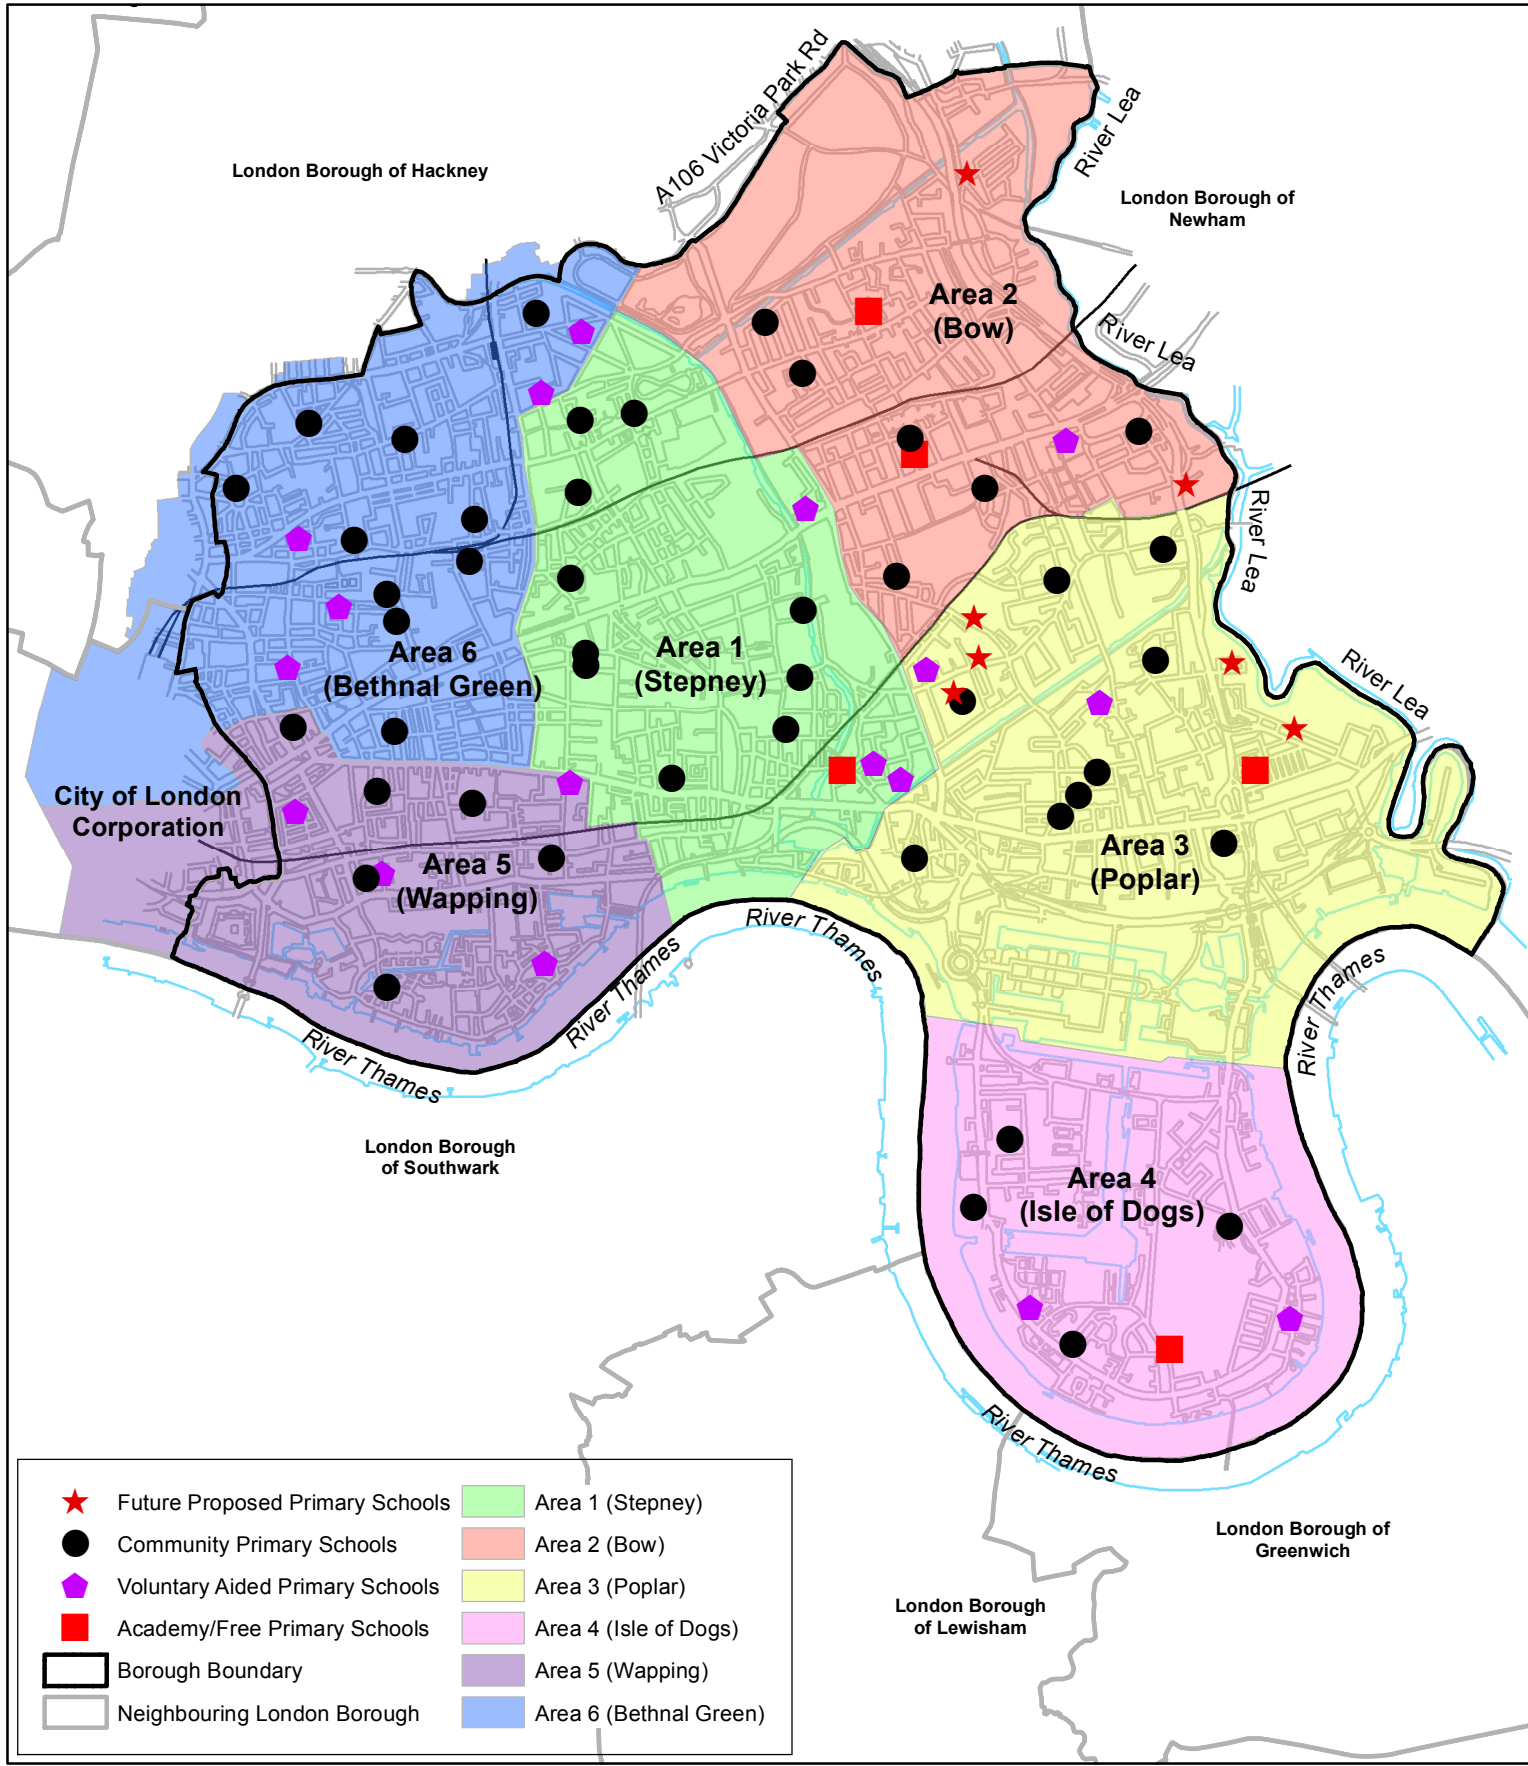

TOWER HAMLETS EDUCATION, SOCIAL CARE AND WELLBEING

Proposed Changes to Catchment Area for Community Primary Schools in 2015/16

Version: 1.0

Date issued: October 2013

Prepared by: Terry Bryan
Head of Pupil Admissions
and Exclusions

Tower Hamlets Community Primary Schools Catchment Area for 2015/16

★	Future Proposed Primary Schools	Area 1 (Stepney)
●	Community Primary Schools	Area 2 (Bow)
⬠	Voluntary Aided Primary Schools	Area 3 (Poplar)
■	Academy/Free Primary Schools	Area 4 (Isle of Dogs)
▭	Borough Boundary	Area 5 (Wapping)
▭	Neighbouring London Borough	Area 6 (Bethnal Green)

Catchment Area 2 (Bow) previously known as Area 2 (Bow North)

Note: Catchment areas apply to community schools. For own admissions authority (VA/Academy/Free schools) please refer to their admission policy.

Tower Hamlets Community Primary Schools Catchment Area for 2015/16

Catchment Area 4 (Isle of Dogs) previously known as Area 5

Note: Catchment areas apply to community schools. For own admissions authority (VA/Academy/Free schools) please refer to their admission policy.