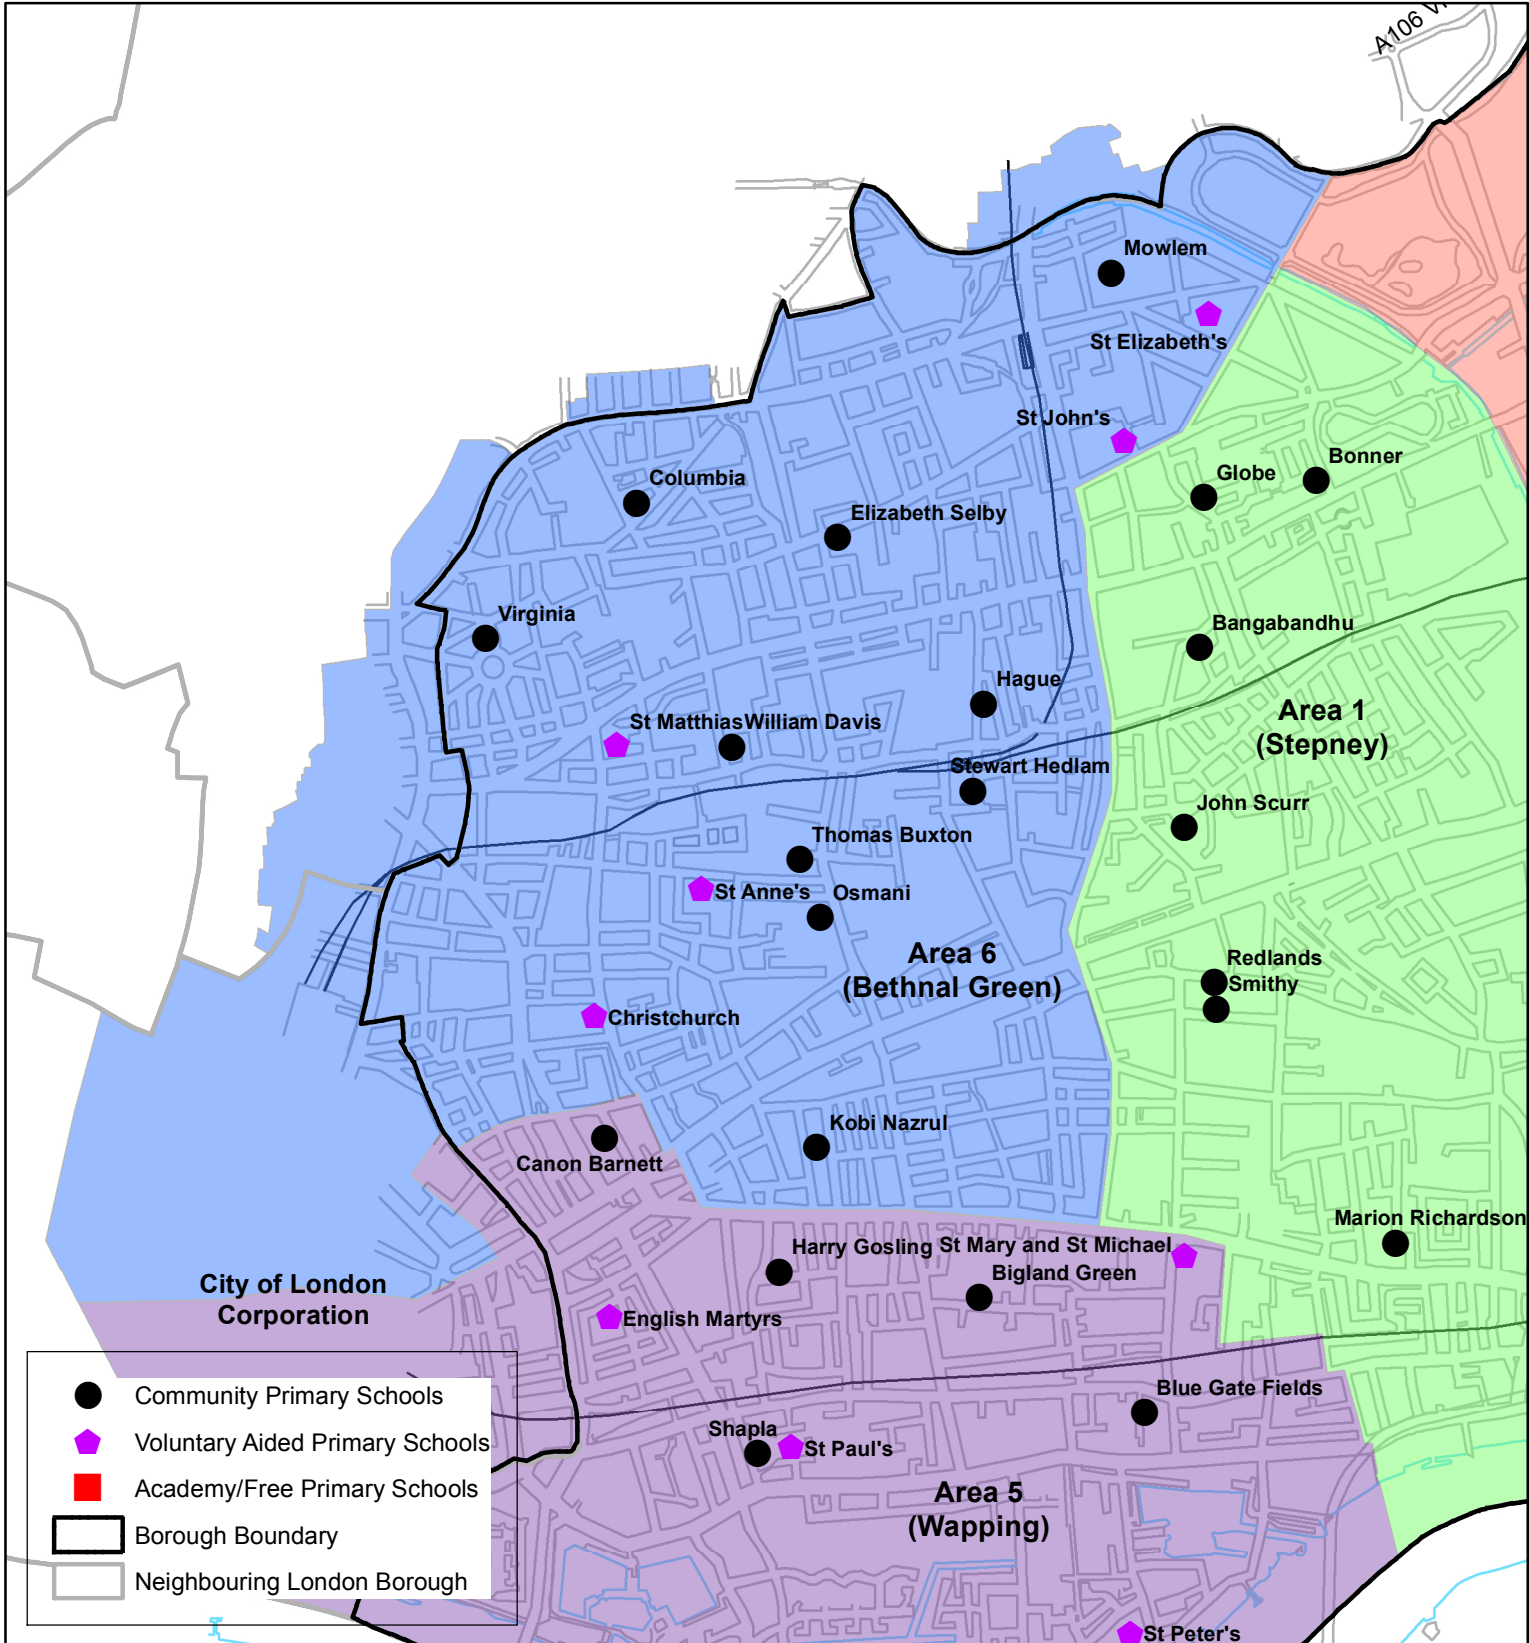

Tower Hamlets Community Primary Schools Catchment Area for 2015/16

★	Future Proposed Primary Schools	Area 1 (Stepney)
●	Community Primary Schools	Area 2 (Bow)
⬠	Voluntary Aided Primary Schools	Area 3 (Poplar)
■	Academy/Free Primary Schools	Area 4 (Isle of Dogs)
▭	Borough Boundary	Area 5 (Wapping)
▭	Neighbouring London Borough	Area 6 (Bethnal Green)

Tower Hamlets Community Primary Schools Catchment Area for 2015/16

Catchment Area 4 (Isle of Dogs) previously known as Area 5

Note: Catchment areas apply to community schools. For own admissions authority (VA/Academy/Free schools) please refer to their admission policy.

Tower Hamlets Community Primary Schools Catchment Area for 2015/16

Catchment Area 5 (Wapping) previously known as Area 6

Note: Catchment areas apply to community schools. For own admissions authority (VA/Academy/Free schools) please refer to their admission policy.

Tower Hamlets Community Primary Schools Catchment Area for 2015/16

Catchment Area 6 (Bethnal Green) previously known as Area 7

Note: Catchment areas apply to community schools. For own admissions authority (VA/Academy/Free schools) please refer to their admission policy.