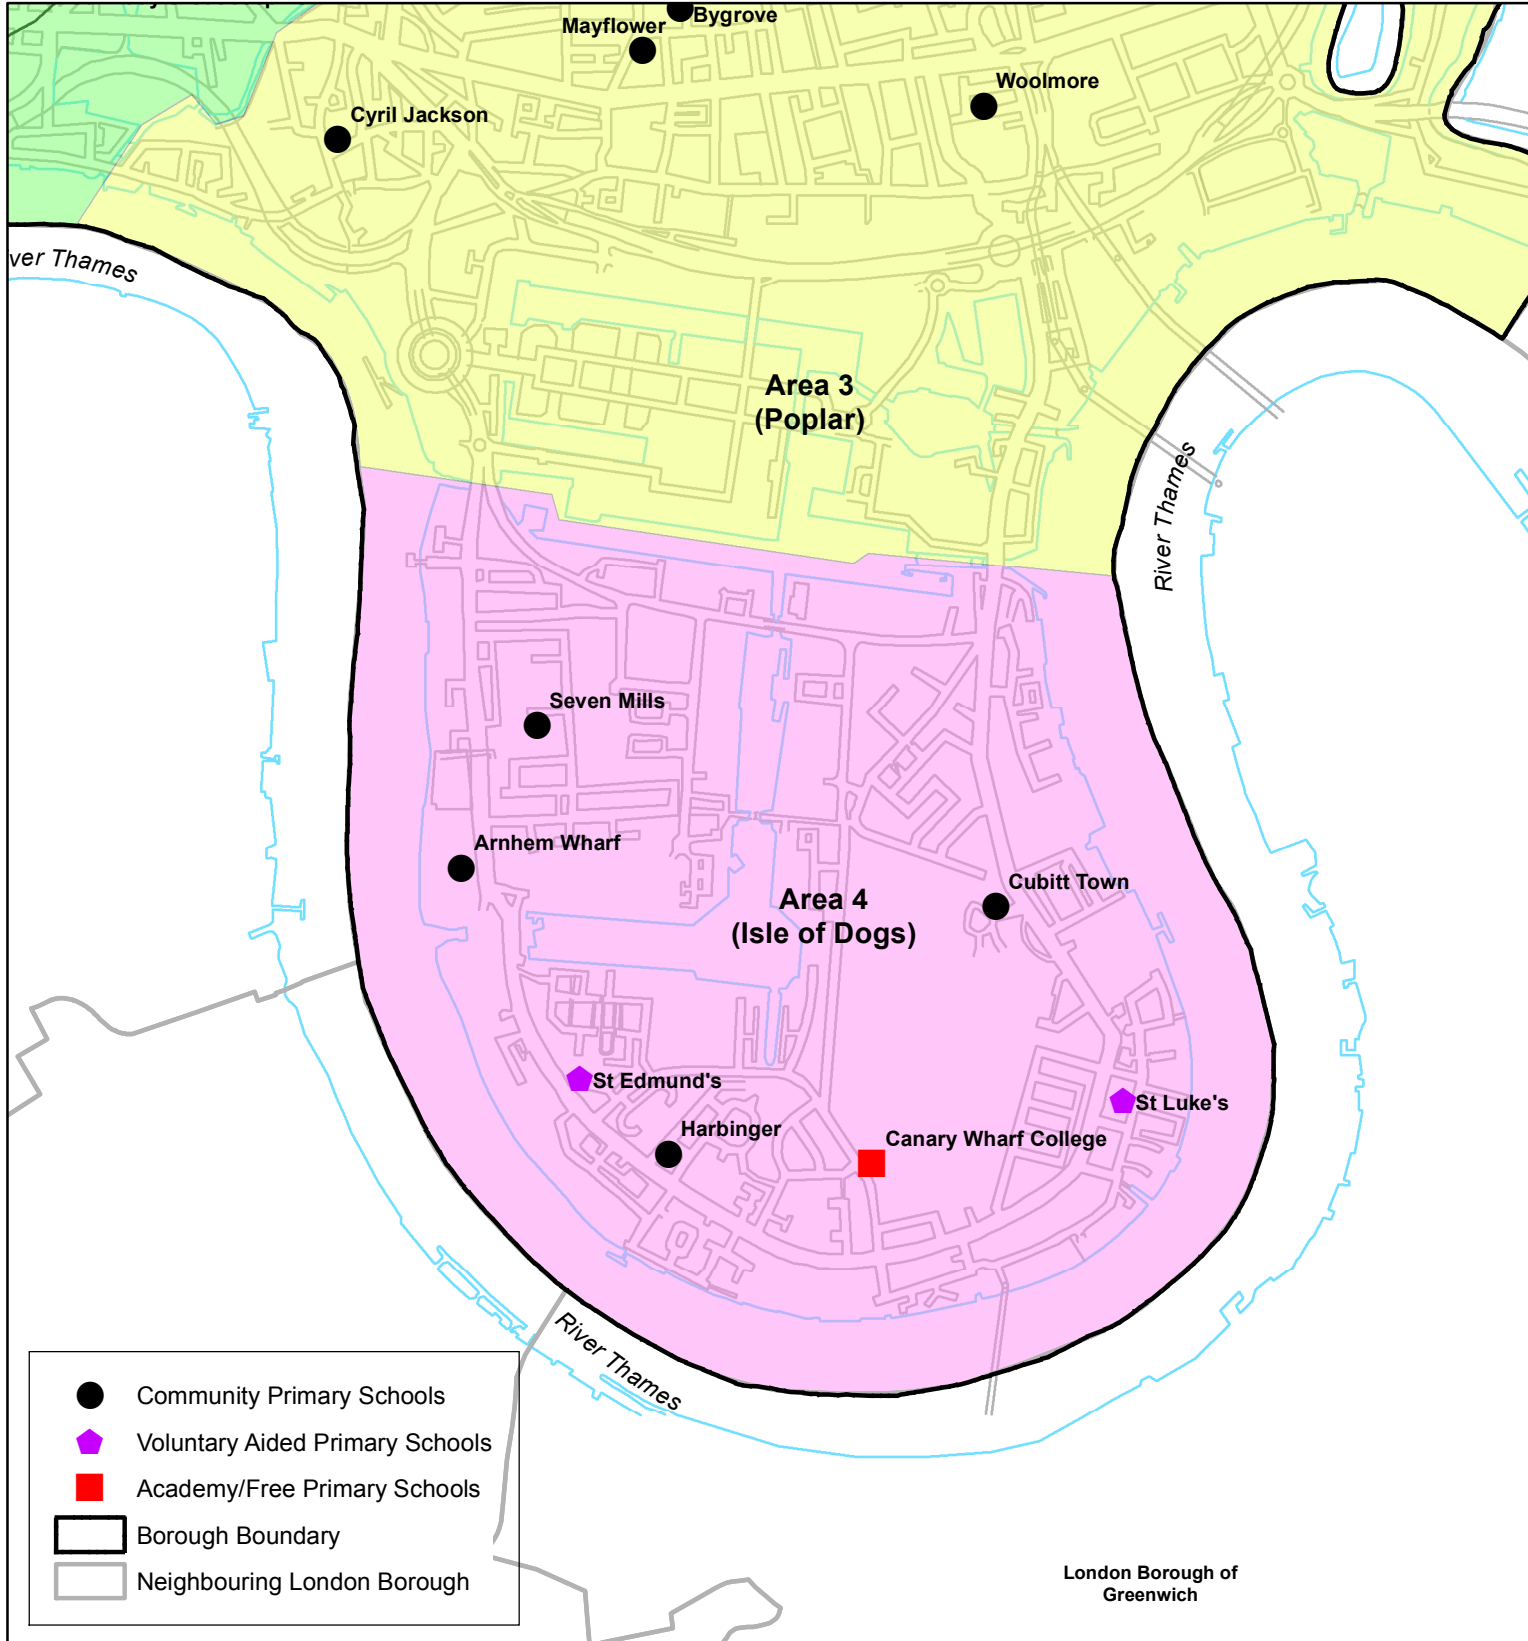

Catchment Area 2 (Bow) previously known as Area 2 (Bow North)

Note: Catchment areas apply to community schools. For own admissions authority (VA/Academy/Free schools) please refer to their admission policy.

Tower Hamlets Community Primary Schools Catchment Area for 2015/16

Catchment Area 3 (Poplar) previously known as Area 4

Note: Catchment areas apply to community schools. For own admissions authority (VA/Academy/Free schools) please refer to their admission policy.

Tower Hamlets Community Primary Schools Catchment Area for 2015/16

Catchment Area 4 (Isle of Dogs) previously known as Area 5

Note: Catchment areas apply to community schools. For own admissions authority (VA/Academy/Free schools) please refer to their admission policy.

Tower Hamlets Community Primary Schools Catchment Area for 2015/16

Catchment Area 5 (Wapping) previously known as Area 6

Note: Catchment areas apply to community schools. For own admissions authority (VA/Academy/Free schools) please refer to their admission policy.