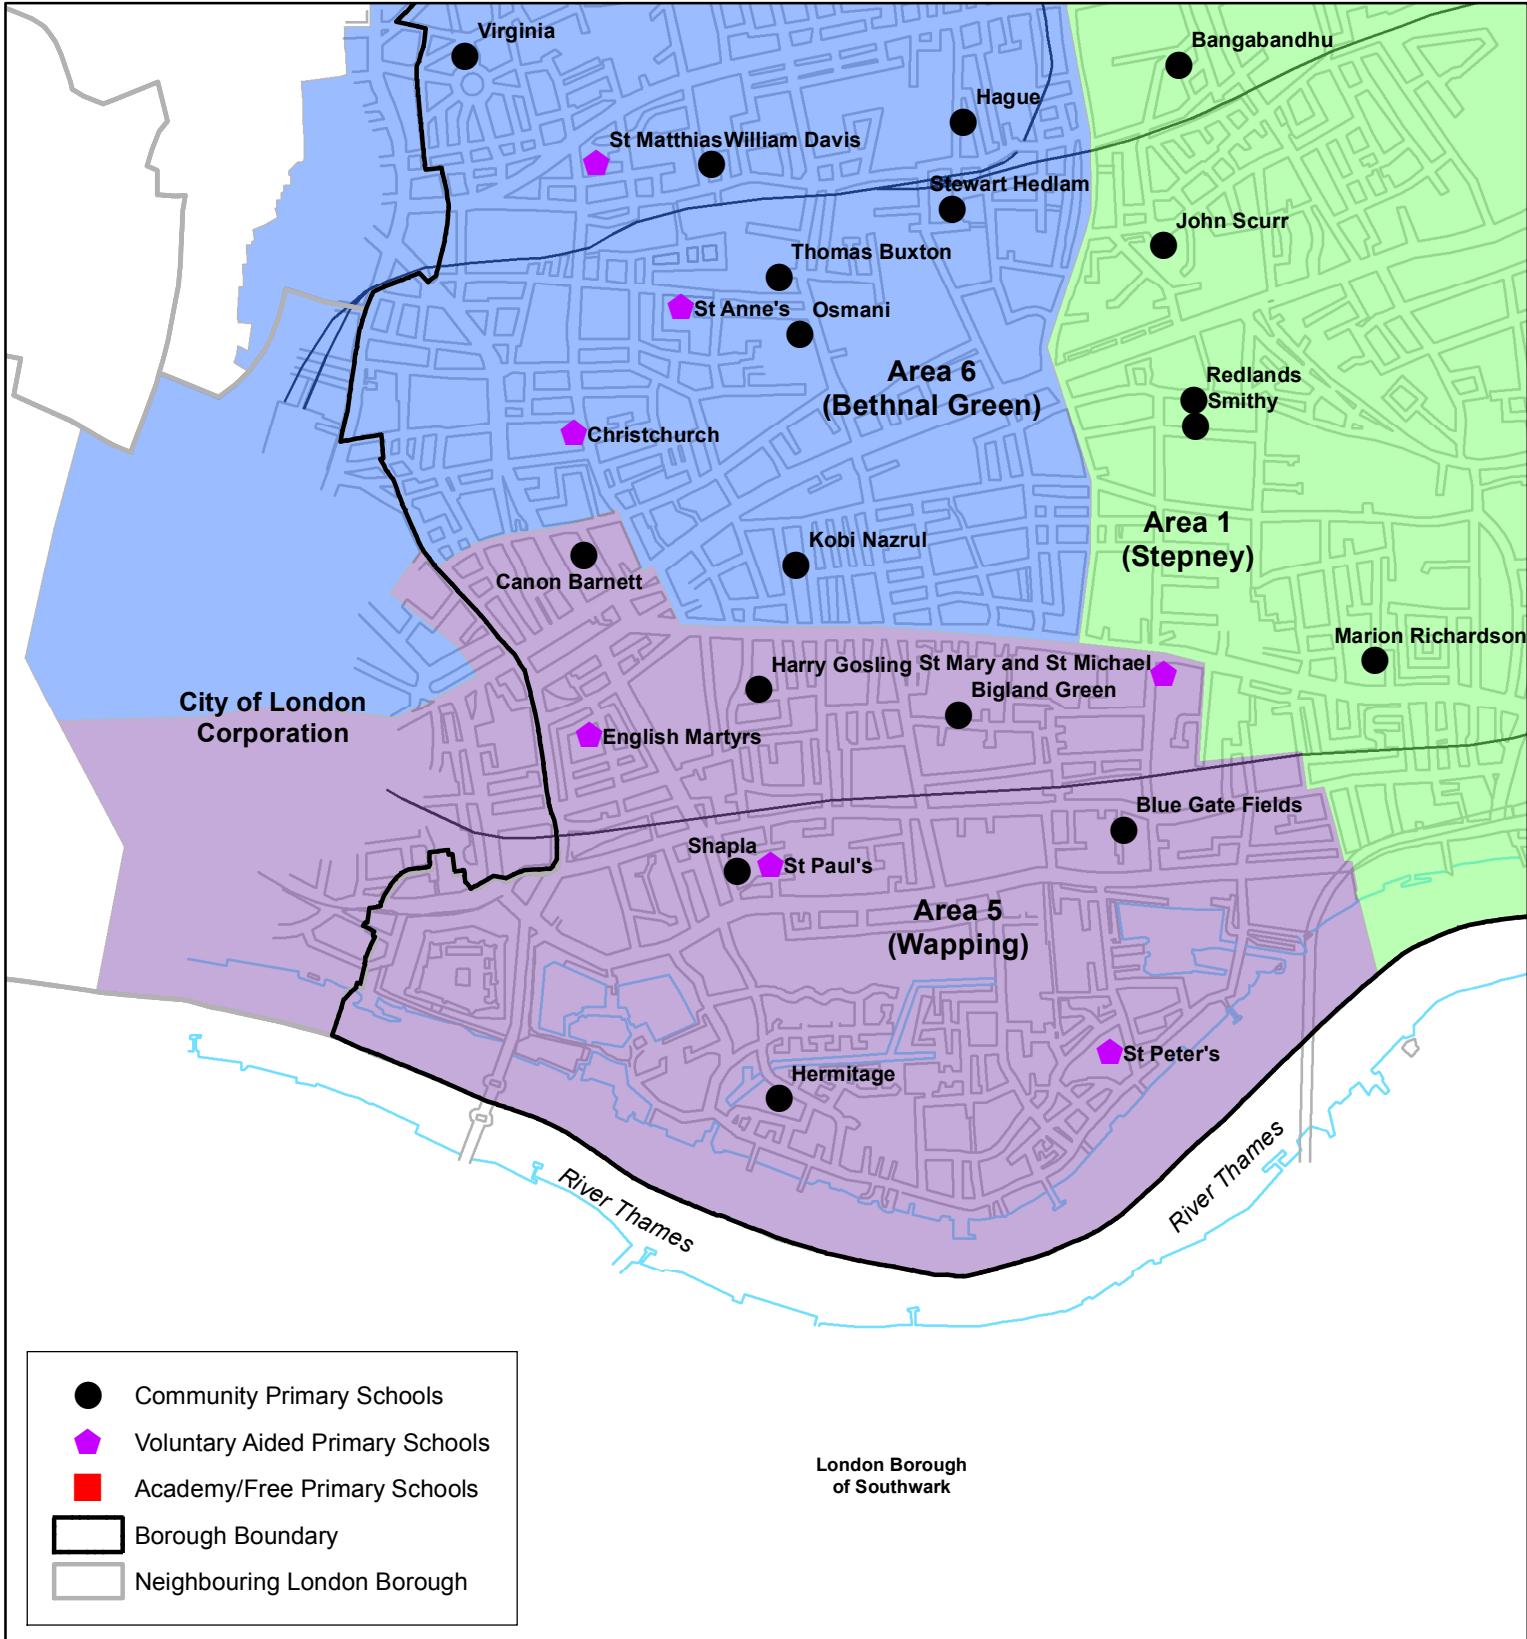

Tower Hamlets Community Primary Schools Catchment Area for 2015/16

★	Future Proposed Primary Schools	Area 1 (Stepney)
●	Community Primary Schools	Area 2 (Bow)
⬠	Voluntary Aided Primary Schools	Area 3 (Poplar)
■	Academy/Free Primary Schools	Area 4 (Isle of Dogs)
▭	Borough Boundary	Area 5 (Wapping)
▭	Neighbouring London Borough	Area 6 (Bethnal Green)

Tower Hamlets Community Primary Schools Catchment Area for 2015/16

Catchment Area 3 (Poplar) previously known as Area 4

Note: Catchment areas apply to community schools. For own admissions authority (VA/Academy/Free schools) please refer to their admission policy.

Tower Hamlets Community Primary Schools Catchment Area for 2015/16

Catchment Area 4 (Isle of Dogs) previously known as Area 5

Note: Catchment areas apply to community schools. For own admissions authority (VA/Academy/Free schools) please refer to their admission policy.

Tower Hamlets Community Primary Schools Catchment Area for 2015/16

Catchment Area 5 (Wapping) previously known as Area 6

Note: Catchment areas apply to community schools. For own admissions authority (VA/Academy/Free schools) please refer to their admission policy.