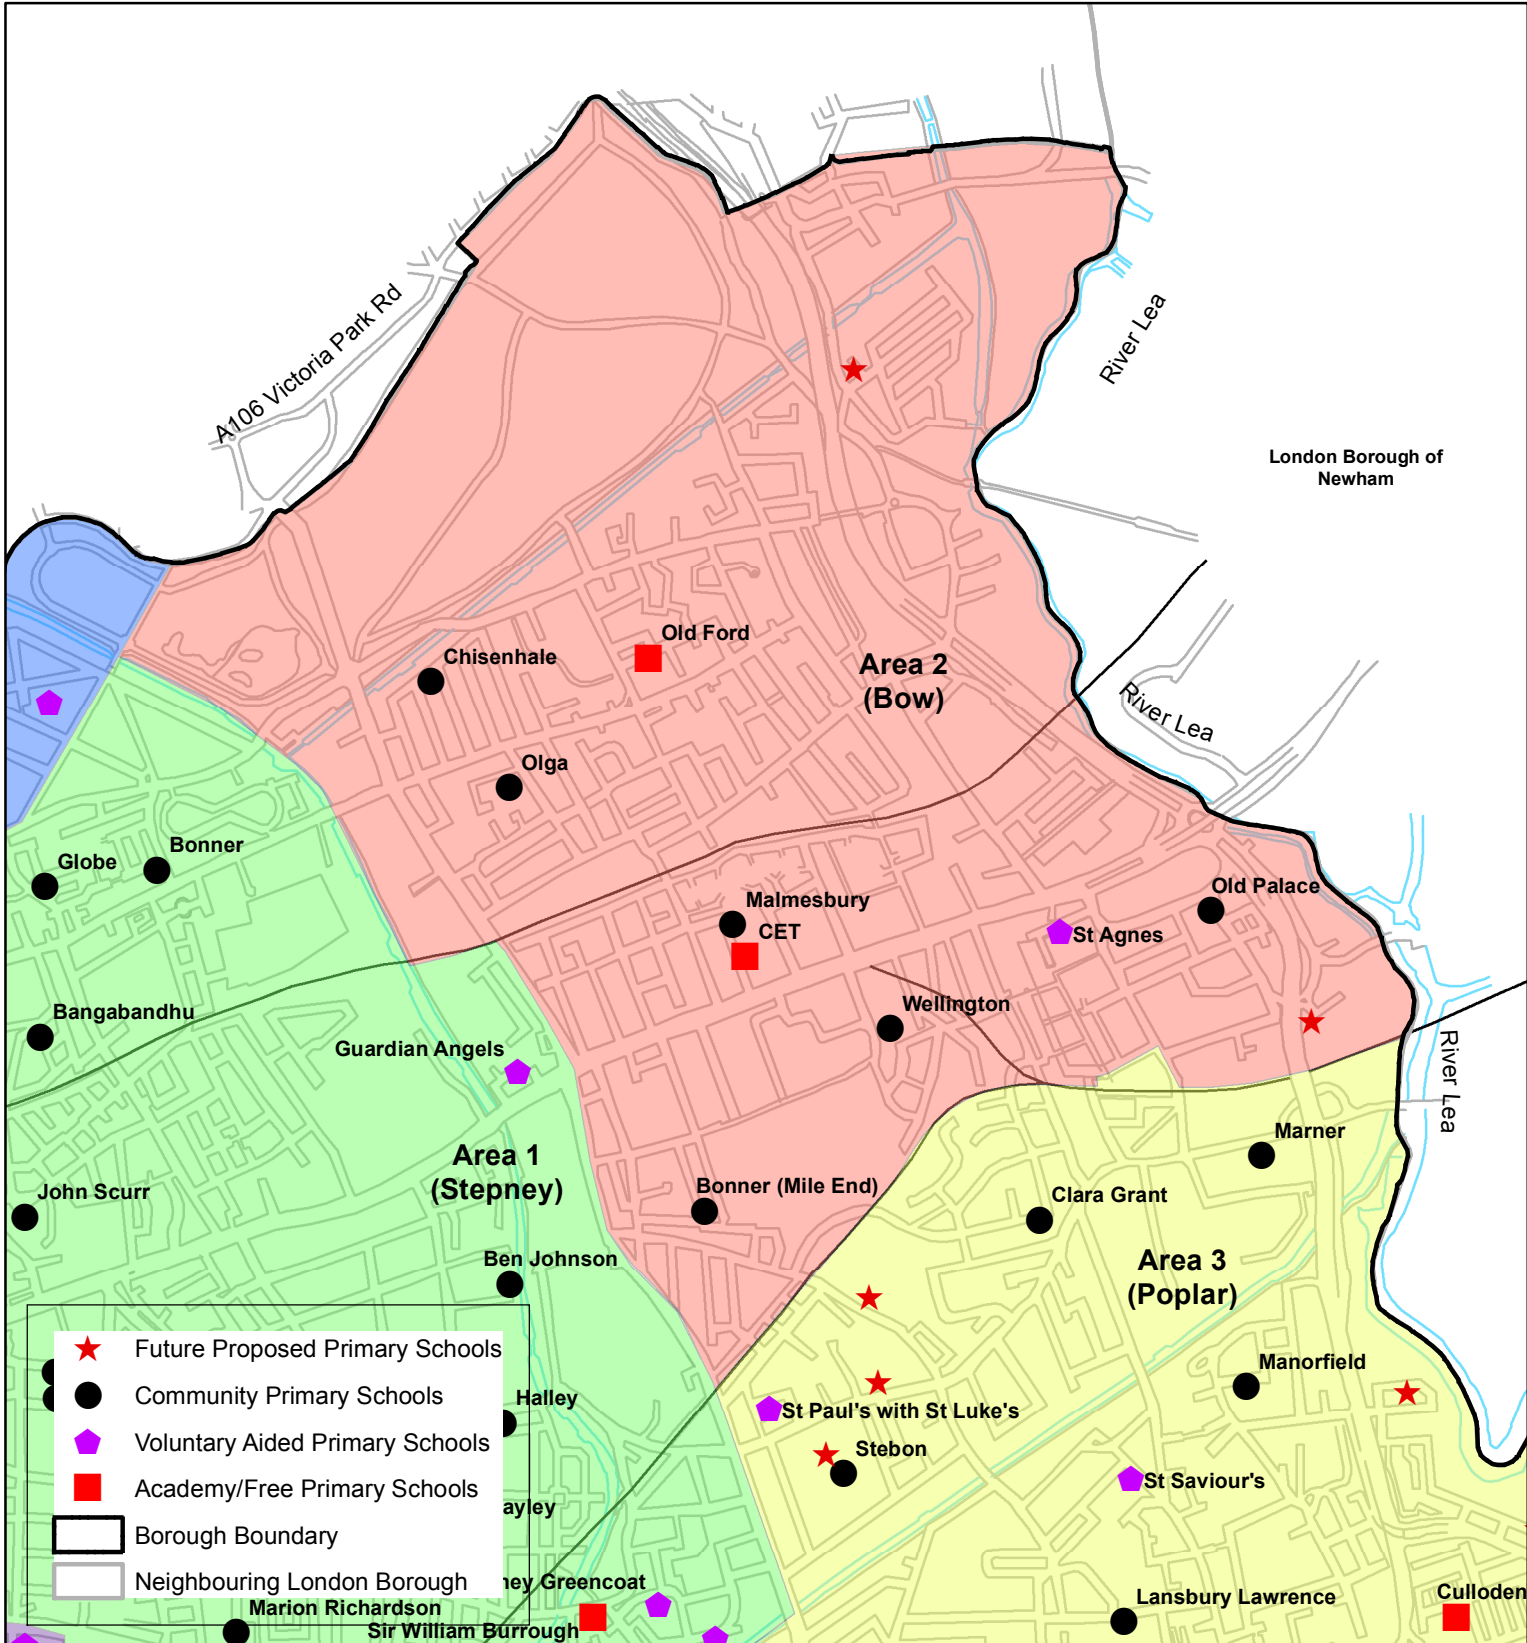

Tower Hamlets Community Primary Schools Catchment Area for 2015/16

★	Future Proposed Primary Schools	Area 1 (Stepney)
●	Community Primary Schools	Area 2 (Bow)
⬠	Voluntary Aided Primary Schools	Area 3 (Poplar)
■	Academy/Free Primary Schools	Area 4 (Isle of Dogs)
▭	Borough Boundary	Area 5 (Wapping)
▭	Neighbouring London Borough	Area 6 (Bethnal Green)

Catchment Area 1 (Stepney)

Note: Catchment areas apply to community schools. For own admissions authority (VA/Academy/Free schools) please refer to their admission policy.

Tower Hamlets Community Primary Schools Catchment Area for 2015/16

Catchment Area 2 (Bow) previously known as Area 2 (Bow North)

Note: Catchment areas apply to community schools. For own admissions authority (VA/Academy/Free schools) please refer to their admission policy.

Tower Hamlets Community Primary Schools Catchment Area for 2015/16

Catchment Area 4 (Isle of Dogs) previously known as Area 5

Note: Catchment areas apply to community schools. For own admissions authority (VA/Academy/Free schools) please refer to their admission policy.