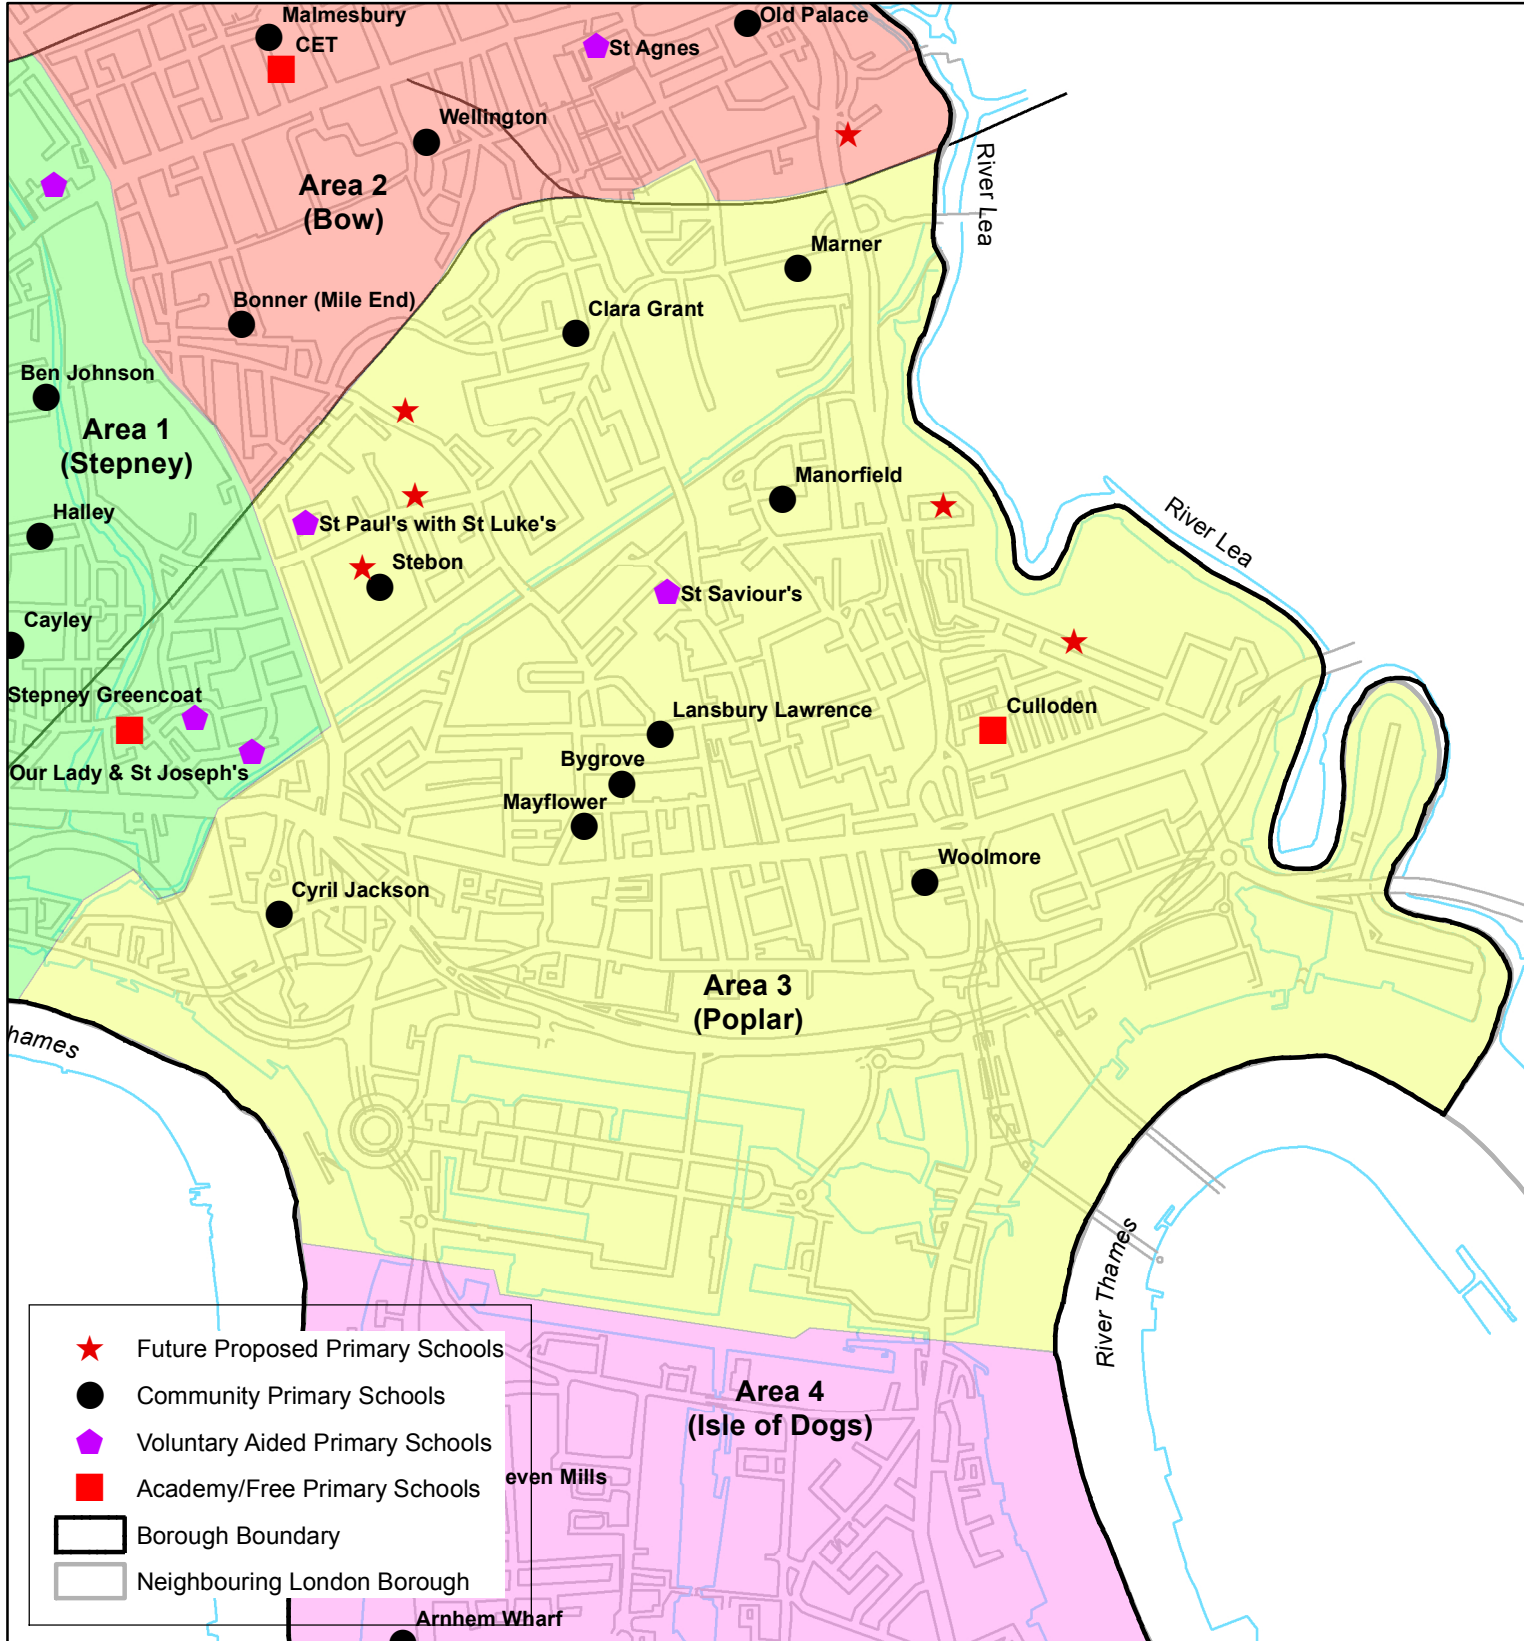

Tower Hamlets Community Primary Schools Catchment Area for 2015/16

★	Future Proposed Primary Schools	Area 1 (Stepney)
●	Community Primary Schools	Area 2 (Bow)
⬠	Voluntary Aided Primary Schools	Area 3 (Poplar)
■	Academy/Free Primary Schools	Area 4 (Isle of Dogs)
▭	Borough Boundary	Area 5 (Wapping)
▭	Neighbouring London Borough	Area 6 (Bethnal Green)

Catchment Area 2 (Bow) previously known as Area 2 (Bow North)

Note: Catchment areas apply to community schools. For own admissions authority (VA/Academy/Free schools) please refer to their admission policy.

Tower Hamlets Community Primary Schools Catchment Area for 2015/16

Catchment Area 3 (Poplar) previously known as Area 4

Note: Catchment areas apply to community schools. For own admissions authority (VA/Academy/Free schools) please refer to their admission policy.

Tower Hamlets Community Primary Schools Catchment Area for 2015/16

Catchment Area 4 (Isle of Dogs) previously known as Area 5

Note: Catchment areas apply to community schools. For own admissions authority (VA/Academy/Free schools) please refer to their admission policy.